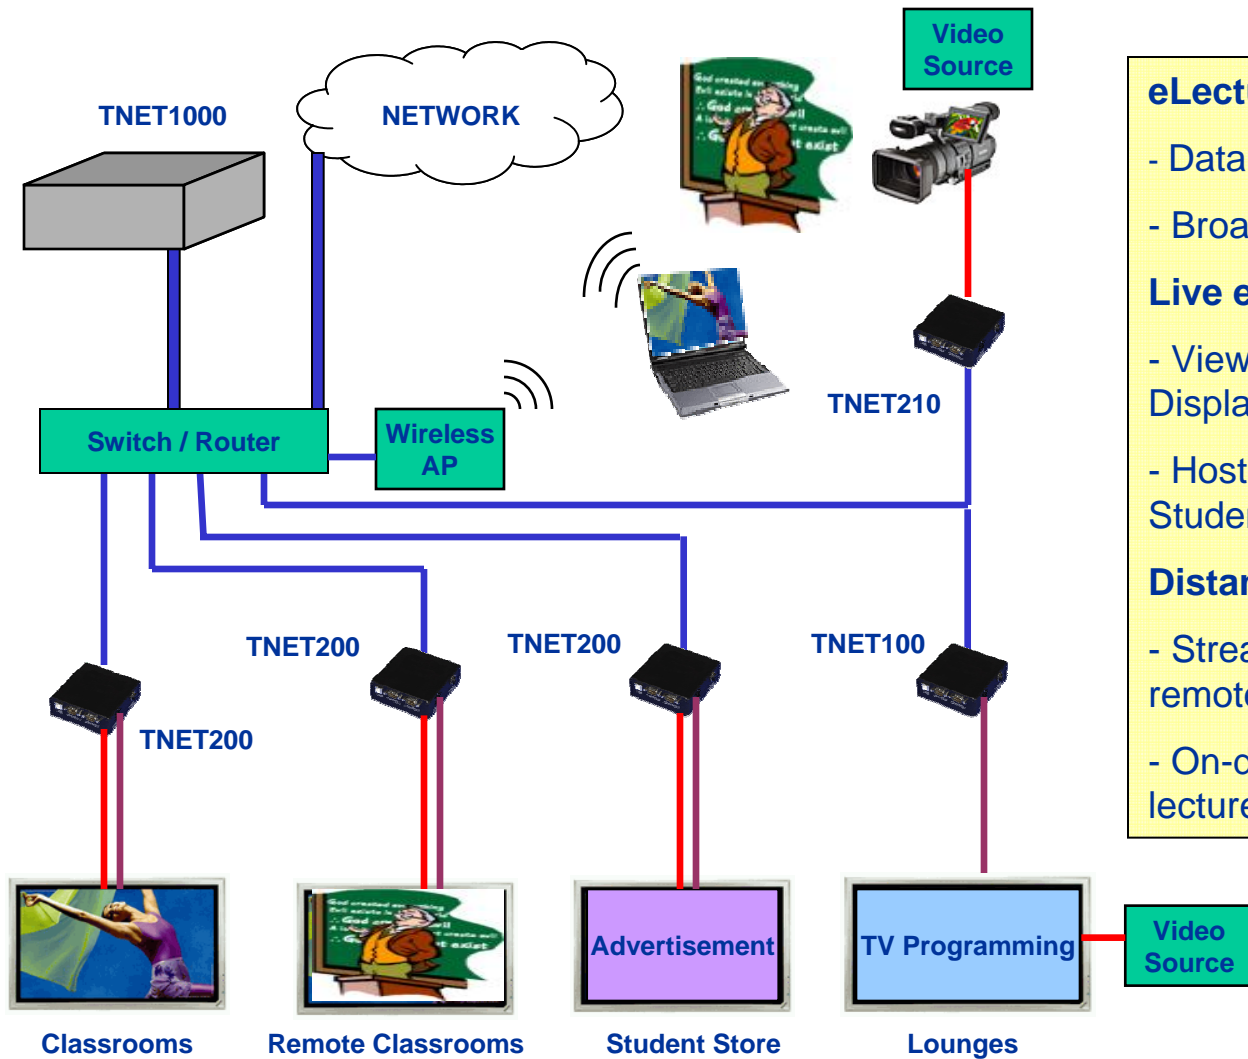

# Solution - Education

## eLecture – from Server

- Data on local server
- Broadcast to classrooms

## Live eLecture – from local PC

- View professor's PC on the shared Display via web-control
- Hosted or Open session for Student participation

## Distance Learning

- Stream encoded lectures to remote Displays
- On-demand capability of encoded lectures for future viewing